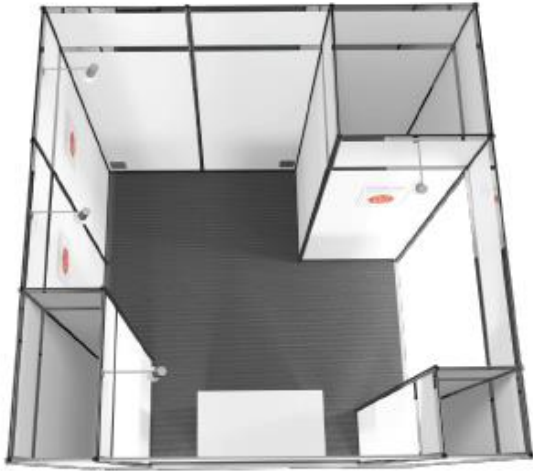

Lion Exhibition Services Ltd

ES3/A
3m x 2m
3m High
4 x Long Arm Spots
20mm Raired Floor/Aluminium Edging (2 Sides)
Carpet
4 x Graphic panels / 1 x Reception Graphic
2 x Sockets

Total - £2220 plus VAT

Lion Exhibition Services Ltd

ES3/B
3m x 3m
3m High
4 x Long Arm Spots
20mm Raired Floor/Aluminium Edging (2 Sides)
Carpet
5 x Graphic panels / 1 x Reception Graphic
2 x Sockets

Total - £2420 plus VAT

Lion Exhibition Services Ltd

ES3/C
4m x 3m
3m High
4 x Long Arm Spots
20mm Raided Floor/Aluminium Edging (2 Sides)
Carpet
5 x Graphic panels / 1 x Reception Graphic
2 x Sockets