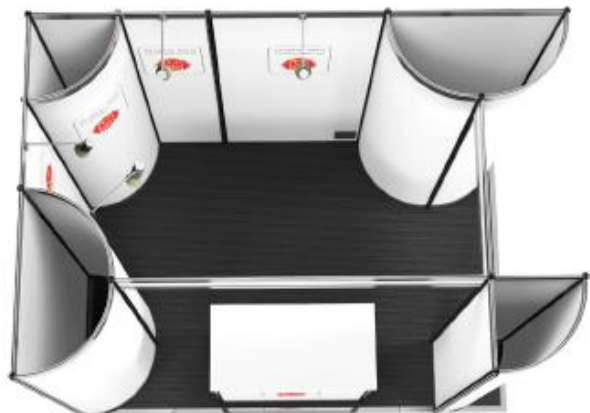

ES4/A
3m x 2m
2.5m High
4 x Long Arm Spots
20mm Raided Floor/Aluminium Edging (2 Sides)
Carpet
4 x Graphic panels / 1 x Reception Graphic
2 x Sockets

Total - £1890 plus VAT