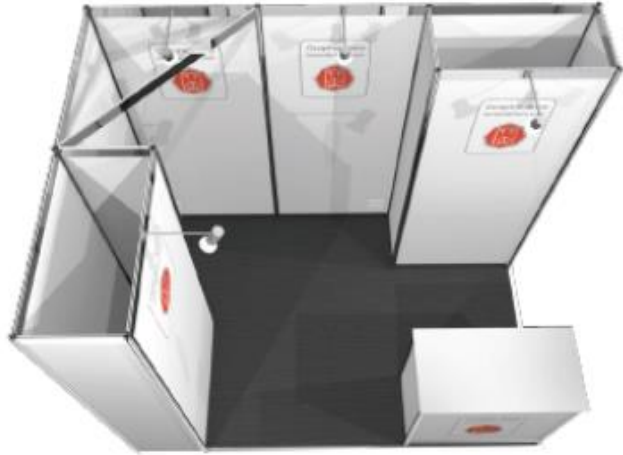

ENHANCED SHELL SCHEME STAND OPTIONS

Lion Exhibition Services Ltd

ES1/A
3m x 2m
2.5m High
4 x Long Arm Spots
20mm Raided Floor/Aluminium Edging (2 Sides)
Carpet
4 x Graphic panels / 1 x Reception Graphic
2 x Sockets

Total - £1690 plus VAT

Lion Exhibition Services Ltd

ES1/B
3m x 3m
2.5m High
4 x Long Arm Spots
20mm Raided Floor/Aluminium Edging (2 Sides)
Carpet
5 x Graphic panels / 1 x Reception Graphic
2 x Sockets

Total - £1920 plus VAT