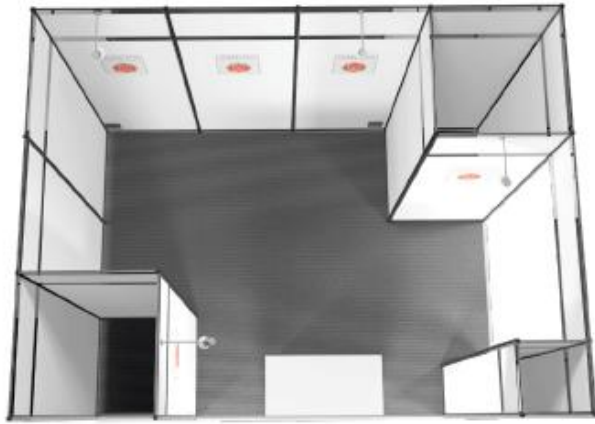

Lion Exhibition Services Ltd

ES3/A
3m x 2m
3m High
4 x Long Arm Spots
20mm Raired Floor/Aluminium Edging (2 Sides)
Carpet
4 x Graphic panels / 1 x Reception Graphic
2 x Sockets

Total - £2220 plus VAT

Lion Exhibition Services Ltd

ES3/B
3m x 3m
3m High
4 x Long Arm Spots
20mm Raired Floor/Aluminium Edging (2 Sides)
Carpet
5 x Graphic panels / 1 x Reception Graphic
2 x Sockets

Total - £2420 plus VAT

Lion Exhibition Services Ltd

ES3/C
4m x 3m
3m High
4 x Long Arm Spots
20mm Raided Floor/Aluminium Edging (2 Sides)
Carpet
5 x Graphic panels / 1 x Reception Graphic
2 x Sockets