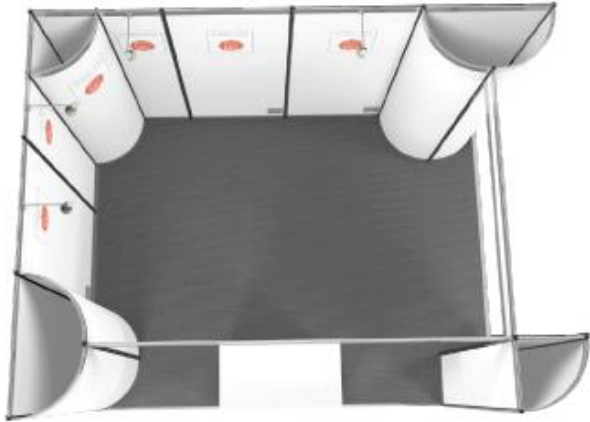

ENHANCED SHELL SCHEME STAND OPTIONS

Lion Exhibition Services Ltd

ES1/A
3m x 2m
2.5m High
4 x Long Arm Spots
20mm Raided Floor/Aluminium Edging (2 Sides)
Carpet
4 x Graphic panels / 1 x Reception Graphic
2 x Sockets

Lion Exhibition Services Ltd

ES4/B
3m x 3m
2.5m High
4 x Long Arm Spots
20mm Raired Floor/Aluminium Edging (2 Sides)
Carpet
5 x Graphic panels / 1 x Reception Graphic
2 x Sockets

Total - £2020 plus VAT

Lion Exhibition Services Ltd

ES4/C
4m x 3m
2.5m High
4 x Long Arm Spots
20mm Raided Floor/Aluminium Edging (2 Sides)
Carpet
6 x Graphic panels / 1 x Reception Graphic
2 x Sockets

Total - £2420 plus VAT

Lion Exhibition Services Ltd