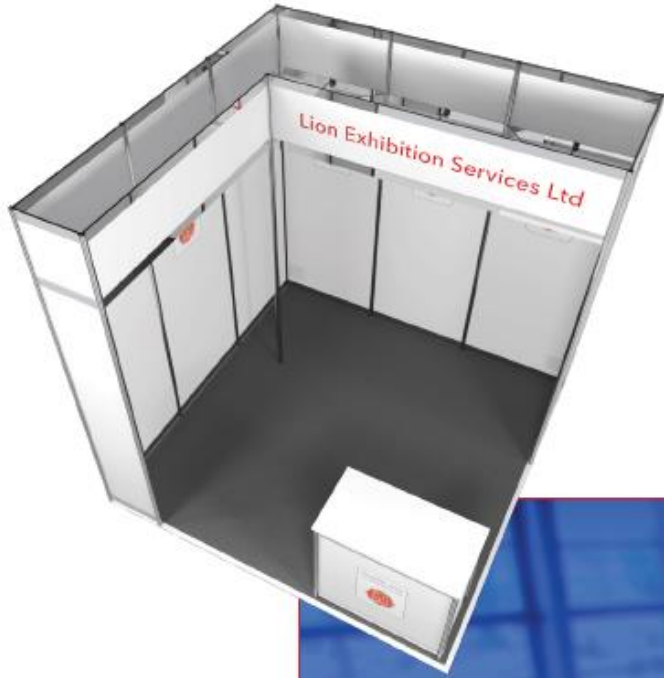

ENHANCED SHELL SCHEME STAND OPTIONS

Lion Exhibition Services Ltd

ES1/A
3m x 2m
2.5m High
4 x Long Arm Spots
20mm Raided Floor/Aluminium Edging (2 Sides)
Carpet
4 x Graphic panels / 1 x Reception Graphic
2 x Sockets

Lion Exhibition Services Ltd

ES1/C
4m x 3m
2.5m High
4 x Long Arm Spots
20mm Raired Floor/Aluminium Edging (2 Sides)
Carpet
6 x Graphic panels / 1 x Reception Graphic
2 x Sockets

Total - £2150 plus VAT

Lion Exhibition Services Ltd

ES2/A
3m x 2m
3m High
4 x Long Arm Spots
20mm Raired Floor/Aluminium Edging (2 Sides)
Carpet
4 x Graphic panels / 1 x Reception Graphic
2 x Sockets

Total - £2020 plus VAT

Lion Exhibition Services Ltd

ES2/B
3m x 3m
3m High
4 x Long Arm Spots
20mm Raired Floor/Aluminium Edging (2 Sides)
Carpet
5 x Graphic panels / 1 x Reception Graphic
2 x Sockets

Total - £2200 plus VAT

Lion Exhibition Services Ltd

ES2/C
4m x 3m
3m High
4 x Long Arm Spots
20mm Raided Floor/Aluminium Edging (2 Sides)
Carpet
6 x Graphic panels / 1 x Reception Graphic
2 x Sockets

Total - £2550 plus VAT