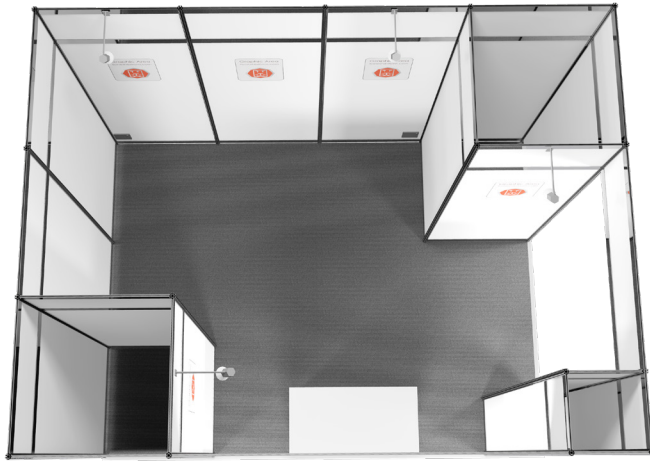

ES3/C
4m x 3m
3m High
4 x Long Arm Spots
20mm Raided Floor/Aluminium Edging (2 Sides)
Carpet
5 x Graphic panels / 1 x Reception Graphic
2 x Sockets

Lion Exhibition Services Ltd