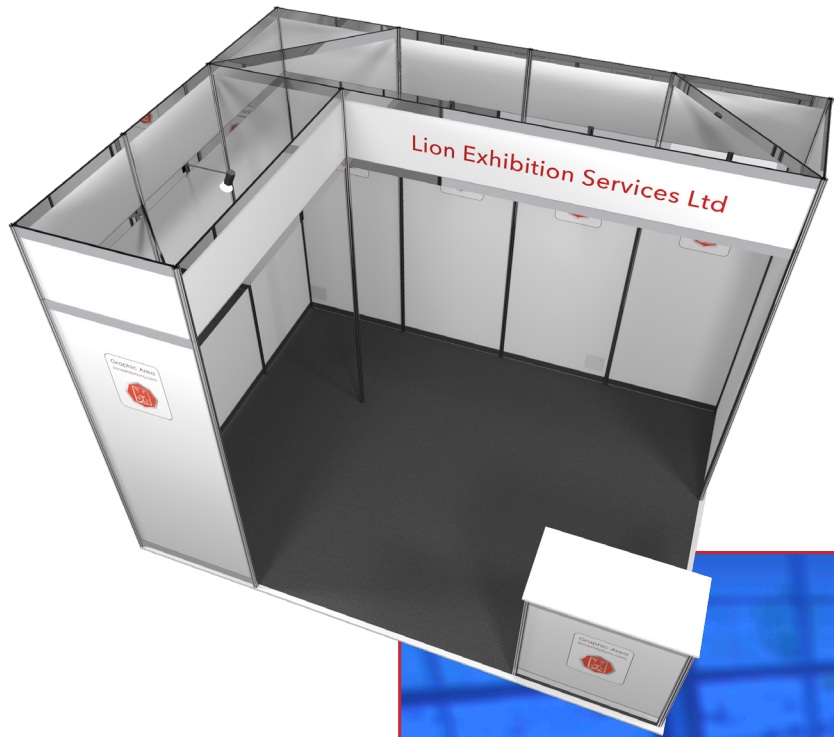

ENHANCED SHELL SCHEME STAND OPTIONS

Lion Exhibition Services Ltd

ES1/A
3m x 2m
2.5m High
4 x Long Arm Spots
20mm Raided Floor/Aluminium Edging (2 Sides)
Carpet
4 x Graphic panels / 1 x Reception Graphic
2 x Sockets

Lion Exhibition Services Ltd

ES1/B
3m x 3m
2.5m High
4 x Long Arm Spots
20mm Raided Floor/Aluminium Edging (2 Sides)
Carpet
5 x Graphic panels / 1 x Reception Graphic
2 x Sockets

Lion Exhibition Services Ltd

ES1/C
4m x 3m
2.5m High
4 x Long Arm Spots
20mm Railed Floor/Aluminium Edging (2 Sides)
Carpet
6 x Graphic panels / 1 x Reception Graphic
2 x Sockets

Lion Exhibition Services Ltd

ES2/A
3m x 2m
3m High
4 x Long Arm Spots
20mm Raided Floor/Aluminium Edging (2 Sides)
Carpet
4 x Graphic panels / 1 x Reception Graphic
2 x Sockets

Lion Exhibition Services Ltd

ES2/B
3m x 3m
3m High
4 x Long Arm Spots
20mm Raised Floor/Aluminium Edging (2 Sides)
Carpet
5 x Graphic panels / 1 x Reception Graphic
2 x Sockets

Lion Exhibition Services Ltd