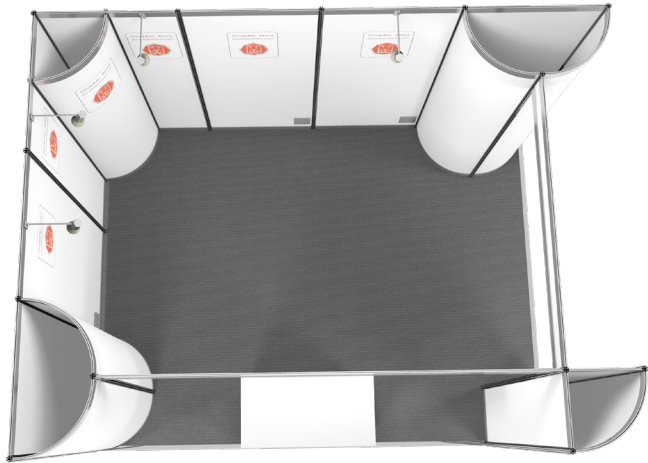

ENHANCED SHELL SCHEME STAND OPTIONS

Lion Exhibition Services Ltd

ES1/A
3m x 2m
2.5m High
4 x Long Arm Spots
20mm Raided Floor/Aluminium Edging (2 Sides)
Carpet
4 x Graphic panels / 1 x Reception Graphic
2 x Sockets

ES3/C
4m x 3m
3m High
4 x Long Arm Spots
20mm Raided Floor/Aluminium Edging (2 Sides)
Carpet
5 x Graphic panels / 1 x Reception Graphic
2 x Sockets

Lion Exhibition Services Ltd

ES4/A
3m x 2m
2.5m High
4 x Long Arm Spots
20mm Raided Floor/Aluminium Edging (2 Sides)
Carpet
4 x Graphic panels / 1 x Reception Graphic
2 x Sockets

Lion Exhibition Services Ltd

ES4/B
3m x 3m
2.5m High
4 x Long Arm Spots
20mm Raided Floor/Aluminium Edging (2 Sides)
Carpet
5 x Graphic panels / 1 x Reception Graphic
2 x Sockets

Lion Exhibition Services Ltd