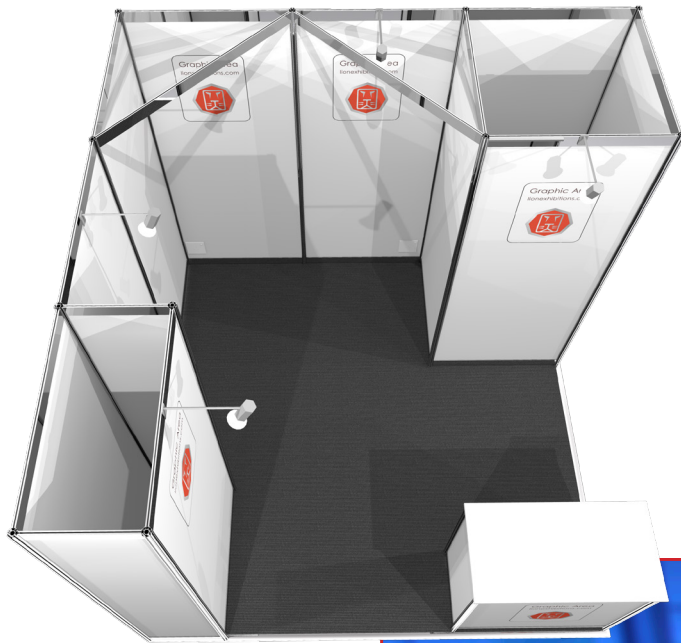

ENHANCED SHELL SCHEME STAND OPTIONS

Lion Exhibition Services Ltd

ES1/A
3m x 2m
2.5m High
4 x Long Arm Spots
20mm Raided Floor/Aluminium Edging (2 Sides)
Carpet
4 x Graphic panels / 1 x Reception Graphic
2 x Sockets

Lion Exhibition Services Ltd

ES1/B
3m x 3m
2.5m High
4 x Long Arm Spots
20mm Raided Floor/Aluminium Edging (2 Sides)
Carpet
5 x Graphic panels / 1 x Reception Graphic
2 x Sockets

Lion Exhibition Services Ltd

ES1/C
4m x 3m
2.5m High
4 x Long Arm Spots
20mm Railed Floor/Aluminium Edging (2 Sides)
Carpet
6 x Graphic panels / 1 x Reception Graphic
2 x Sockets

Lion Exhibition Services Ltd

ES2/A
3m x 2m
3m High
4 x Long Arm Spots
20mm Raided Floor/Aluminium Edging (2 Sides)
Carpet
4 x Graphic panels / 1 x Reception Graphic
2 x Sockets

Lion Exhibition Services Ltd

ES2/B
3m x 3m
3m High
4 x Long Arm Spots
20mm Raised Floor/Aluminium Edging (2 Sides)
Carpet
5 x Graphic panels / 1 x Reception Graphic
2 x Sockets

Lion Exhibition Services Ltd