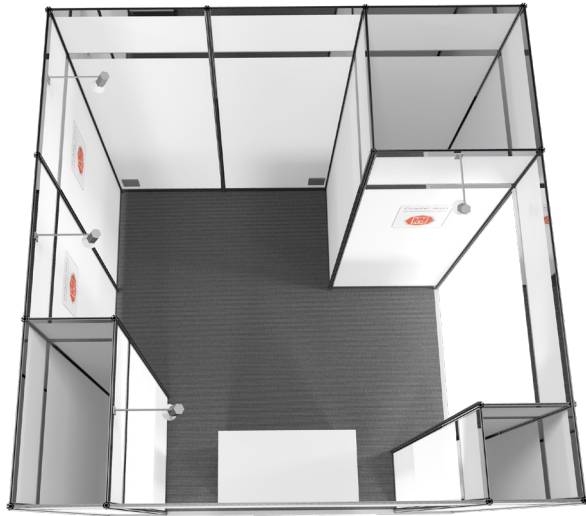

ES3/B
3m x 3m
3m High
4 x Long Arm Spots
20mm Raided Floor/Aluminium Edging (2 Sides)
Carpet
5 x Graphic panels / 1 x Reception Graphic
2 x Sockets