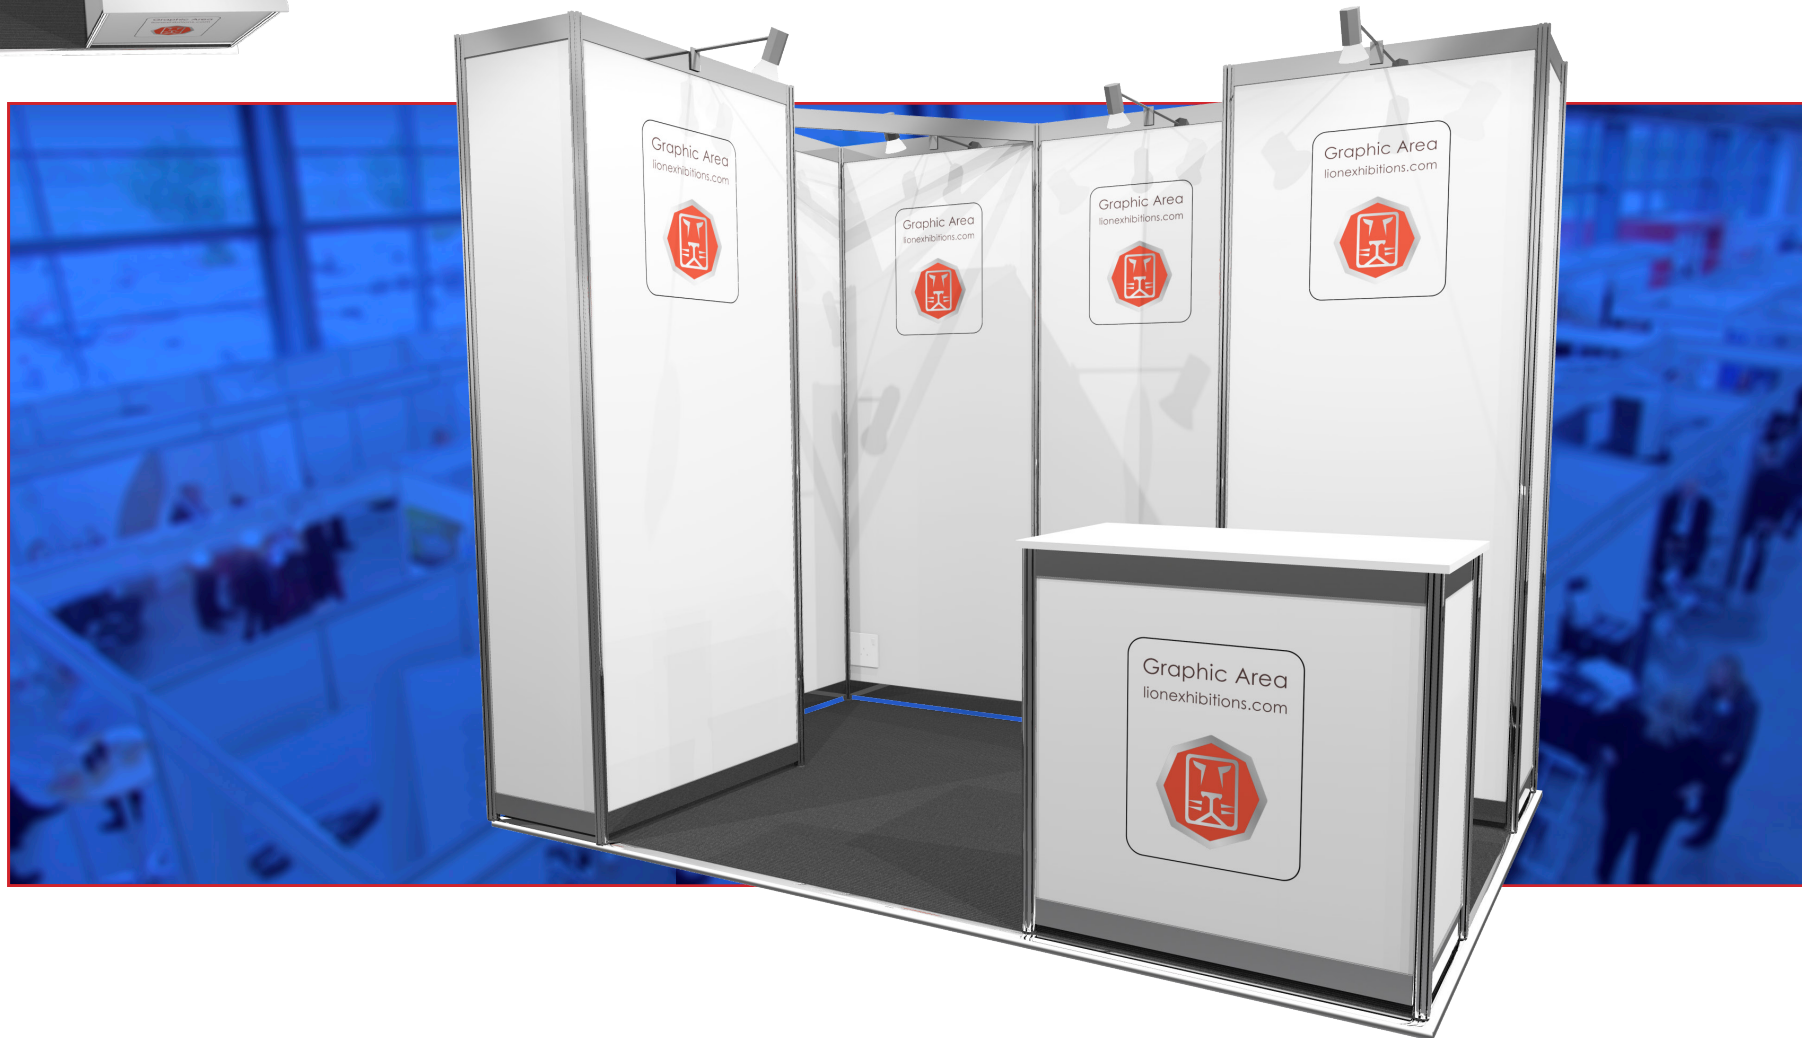

ENHANCED SHELL SCHEME STAND OPTIONS

Lion Exhibition Services Ltd

ES1/A
3m x 2m
2.5m High
4 x Long Arm Spots
20mm Raided Floor/Aluminium Edging (2 Sides)
Carpet
4 x Graphic panels / 1 x Reception Graphic
2 x Sockets

Lion Exhibition Services Ltd

ES1/B
3m x 3m
2.5m High
4 x Long Arm Spots
20mm Raided Floor/Aluminium Edging (2 Sides)
Carpet
5 x Graphic panels / 1 x Reception Graphic
2 x Sockets

Lion Exhibition Services Ltd

ES1/C
4m x 3m
2.5m High
4 x Long Arm Spots
20mm Railed Floor/Aluminium Edging (2 Sides)
Carpet
6 x Graphic panels / 1 x Reception Graphic
2 x Sockets

Lion Exhibition Services Ltd

ES2/A
3m x 2m
3m High
4 x Long Arm Spots
20mm Raided Floor/Aluminium Edging (2 Sides)
Carpet
4 x Graphic panels / 1 x Reception Graphic
2 x Sockets

Lion Exhibition Services Ltd

ES2/B
3m x 3m
3m High
4 x Long Arm Spots
20mm Raised Floor/Aluminium Edging (2 Sides)
Carpet
5 x Graphic panels / 1 x Reception Graphic
2 x Sockets

Lion Exhibition Services Ltd