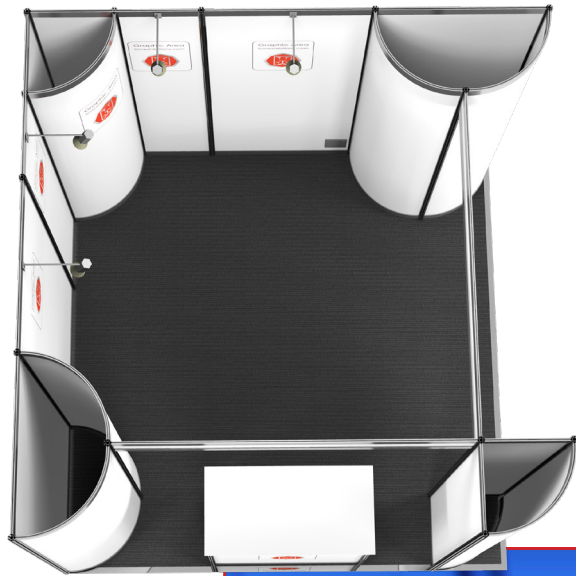

ENHANCED SHELL SCHEME STAND OPTIONS

Lion Exhibition Services Ltd

ES1/A
3m x 2m
2.5m High
4 x Long Arm Spots
20mm Raided Floor/Aluminium Edging (2 Sides)
Carpet
4 x Graphic panels / 1 x Reception Graphic
2 x Sockets

ES3/C
4m x 3m
3m High
4 x Long Arm Spots
20mm Raided Floor/Aluminium Edging (2 Sides)
Carpet
5 x Graphic panels / 1 x Reception Graphic
2 x Sockets

Lion Exhibition Services Ltd

ES4/A
3m x 2m
2.5m High
4 x Long Arm Spots
20mm Raided Floor/Aluminium Edging (2 Sides)
Carpet
4 x Graphic panels / 1 x Reception Graphic
2 x Sockets

Lion Exhibition Services Ltd

ES4/B
3m x 3m
2.5m High
4 x Long Arm Spots
20mm Raided Floor/Aluminium Edging (2 Sides)
Carpet
5 x Graphic panels / 1 x Reception Graphic
2 x Sockets

Lion Exhibition Services Ltd

ES4/C
4m x 3m
2.5m High
4 x Long Arm Spots
20mm Raired Floor/Aluminium Edging (2 Sides)
Carpet
6 x Graphic panels / 1 x Reception Graphic
2 x Sockets

Lion Exhibition Services Ltd