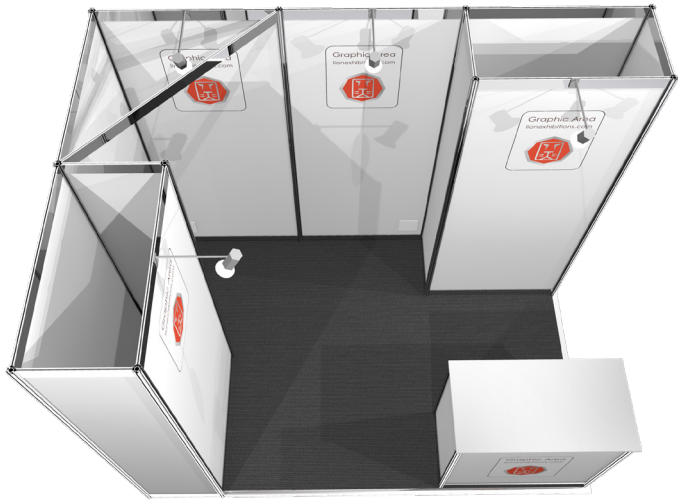

ENHANCED SHELL SCHEME STAND OPTIONS

Lion Exhibition Services Ltd

ES1/A
3m x 2m
2.5m High
4 x Long Arm Spots
20mm Raided Floor/Aluminium Edging (2 Sides)
Carpet
4 x Graphic panels / 1 x Reception Graphic
2 x Sockets

Lion Exhibition Services Ltd

ES1/B
3m x 3m
2.5m High
4 x Long Arm Spots
20mm Raided Floor/Aluminium Edging (2 Sides)
Carpet
5 x Graphic panels / 1 x Reception Graphic
2 x Sockets

Lion Exhibition Services Ltd

ES1/C
4m x 3m
2.5m High
4 x Long Arm Spots
20mm Railed Floor/Aluminium Edging (2 Sides)
Carpet
6 x Graphic panels / 1 x Reception Graphic
2 x Sockets

Lion Exhibition Services Ltd

ES2/A
3m x 2m
3m High
4 x Long Arm Spots
20mm Raided Floor/Aluminium Edging (2 Sides)
Carpet
4 x Graphic panels / 1 x Reception Graphic
2 x Sockets

Lion Exhibition Services Ltd

ES2/B
3m x 3m
3m High
4 x Long Arm Spots
20mm Raised Floor/Aluminium Edging (2 Sides)
Carpet
5 x Graphic panels / 1 x Reception Graphic
2 x Sockets

Lion Exhibition Services Ltd