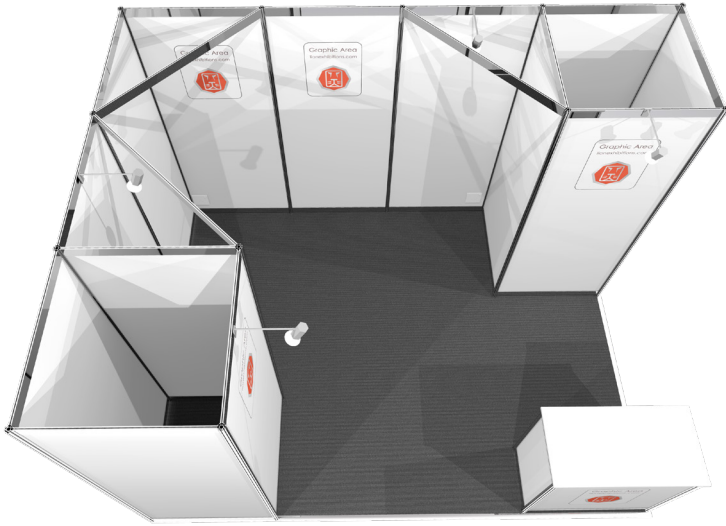

ENHANCED SHELL SCHEME STAND OPTIONS

Lion Exhibition Services Ltd

ES1/A
3m x 2m
2.5m High
4 x Long Arm Spots
20mm Raided Floor/Aluminium Edging (2 Sides)
Carpet
4 x Graphic panels / 1 x Reception Graphic
2 x Sockets

Lion Exhibition Services Ltd

ES1/B
3m x 3m
2.5m High
4 x Long Arm Spots
20mm Raided Floor/Aluminium Edging (2 Sides)
Carpet
5 x Graphic panels / 1 x Reception Graphic
2 x Sockets

Lion Exhibition Services Ltd

ES1/C
4m x 3m
2.5m High
4 x Long Arm Spots
20mm Railed Floor/Aluminium Edging (2 Sides)
Carpet
6 x Graphic panels / 1 x Reception Graphic
2 x Sockets

Lion Exhibition Services Ltd

ES2/A
3m x 2m
3m High
4 x Long Arm Spots
20mm Raided Floor/Aluminium Edging (2 Sides)
Carpet
4 x Graphic panels / 1 x Reception Graphic
2 x Sockets

Lion Exhibition Services Ltd

ES2/B
3m x 3m
3m High
4 x Long Arm Spots
20mm Raised Floor/Aluminium Edging (2 Sides)
Carpet
5 x Graphic panels / 1 x Reception Graphic
2 x Sockets

Lion Exhibition Services Ltd