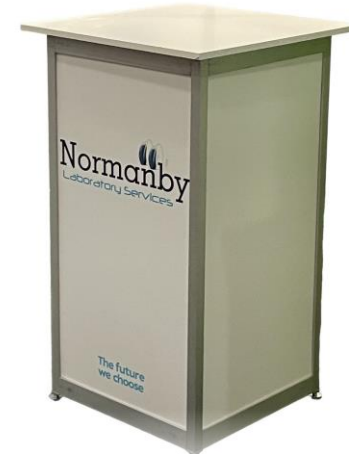

PLINTH

Modular plinth with white wooden top and optional printed graphic panels

H: 10000mm
D: 500mm
W: 500mm