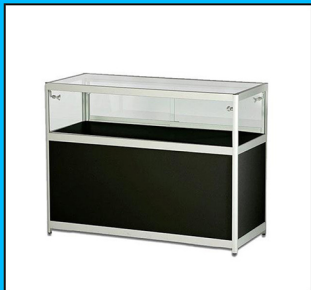

Display

LOW SHOWCASE WITH CABINET W1200 x D500 x H900