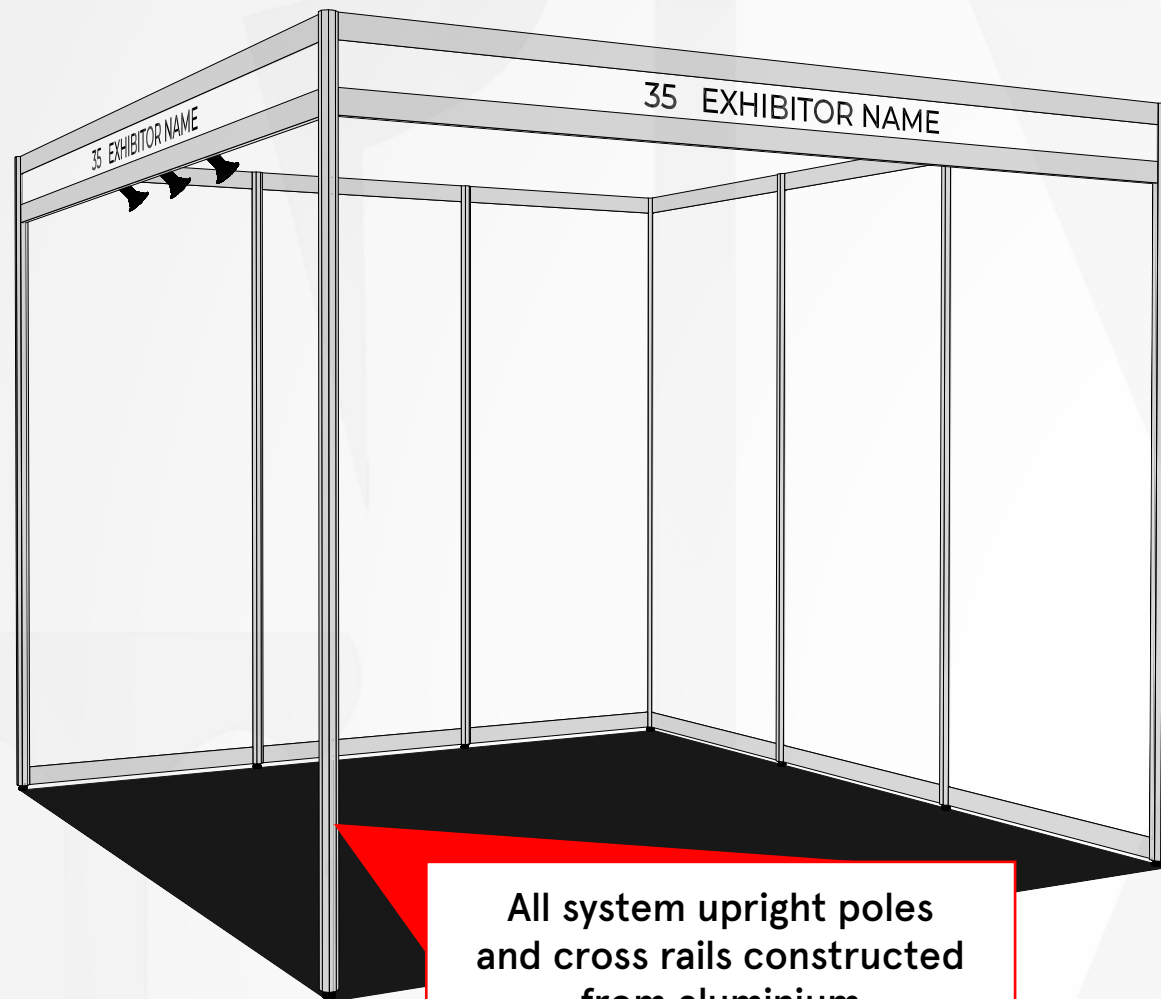

# OCTANORM STYLE SHELL SCHEME SYSTEM INFORMATION

All system upright poles and cross rails constructed from aluminium

Lion Exhibition Services Ltd

[info@lionexhibitions.com](mailto:info@lionexhibitions.com)