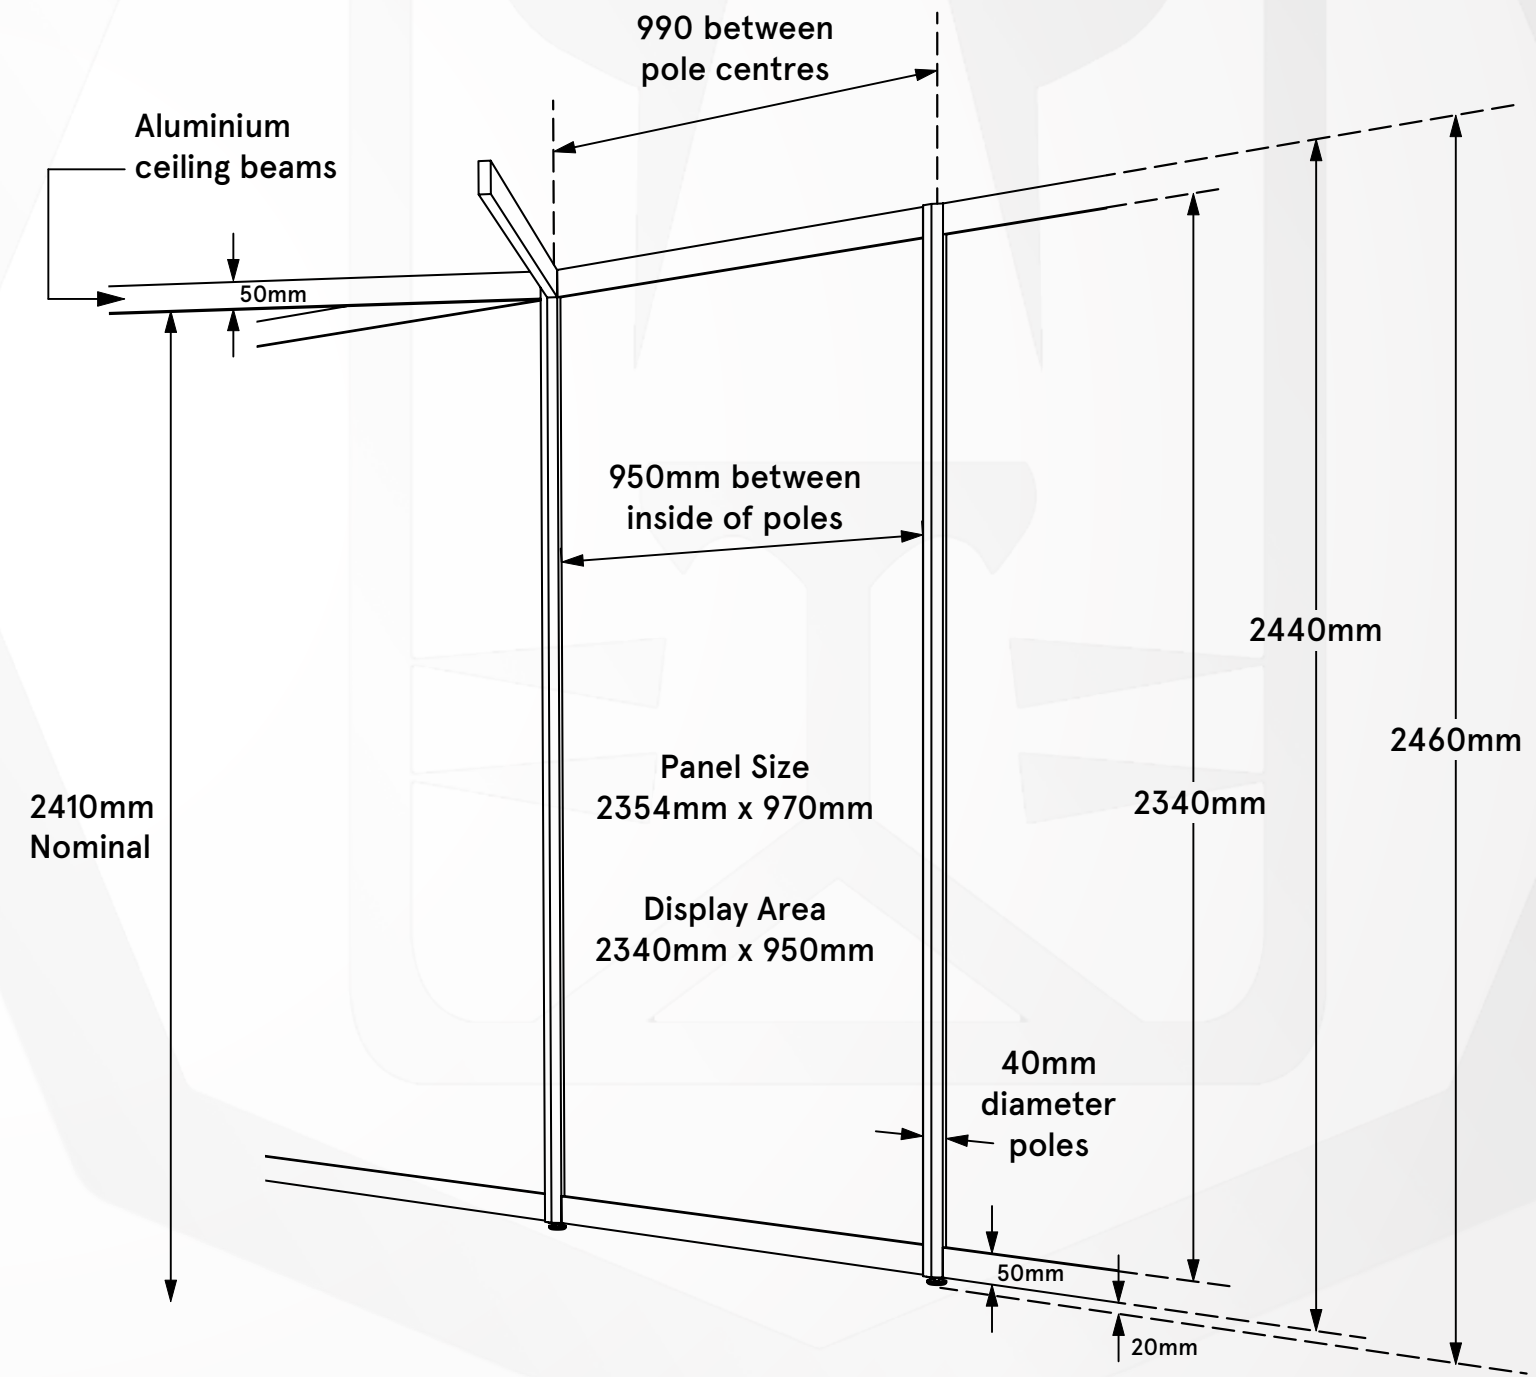

# OCTANORM STYLE SHELL SCHEME SYSTEM INFORMATION

All system upright poles and cross rails constructed from aluminium

Lion Exhibition Services Ltd

[info@lionexhibitions.com](mailto:info@lionexhibitions.com)