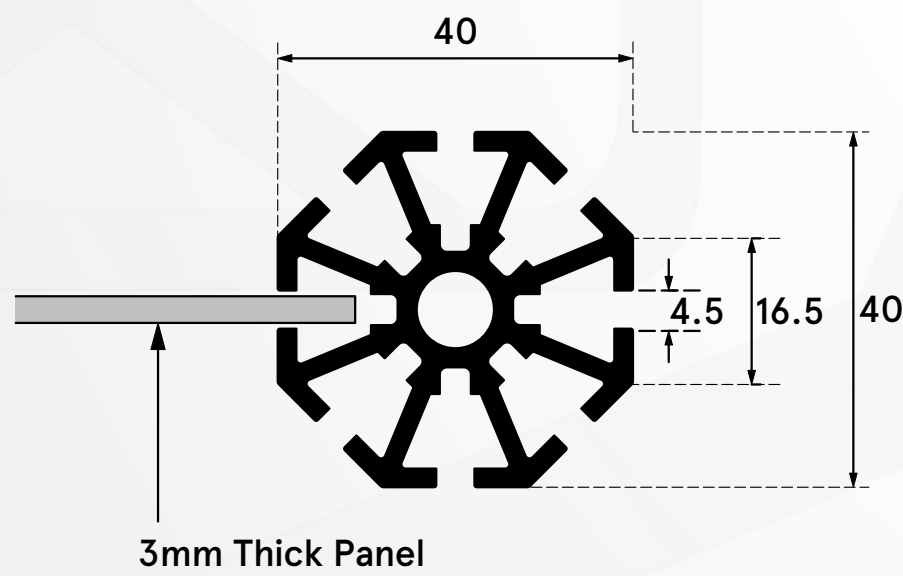

# OCTANORM STYLE SHELL SCHEME SYSTEM INFORMATION

All system upright poles and cross rails constructed from aluminium

Lion Exhibition Services Ltd

[info@lionexhibitions.com](mailto:info@lionexhibitions.com)